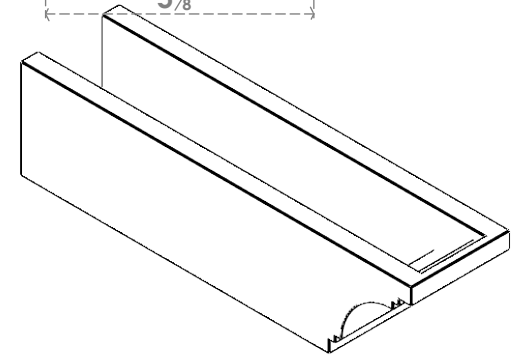

ITEM NUMBER: RFTURO060X06000X24000X006PEC00RCPR

6"W X 6"H X 24"L TIMBERTHANE ROUGH CEDAR PESCADERO FAUX WOOD OPEN RAFTER TAIL, 6" L END, PRIMED TAN

24"

SIDE PROFILE

FRONT PROFILE

ISOMETRIC

GENERATED DATE : 03/02/2023