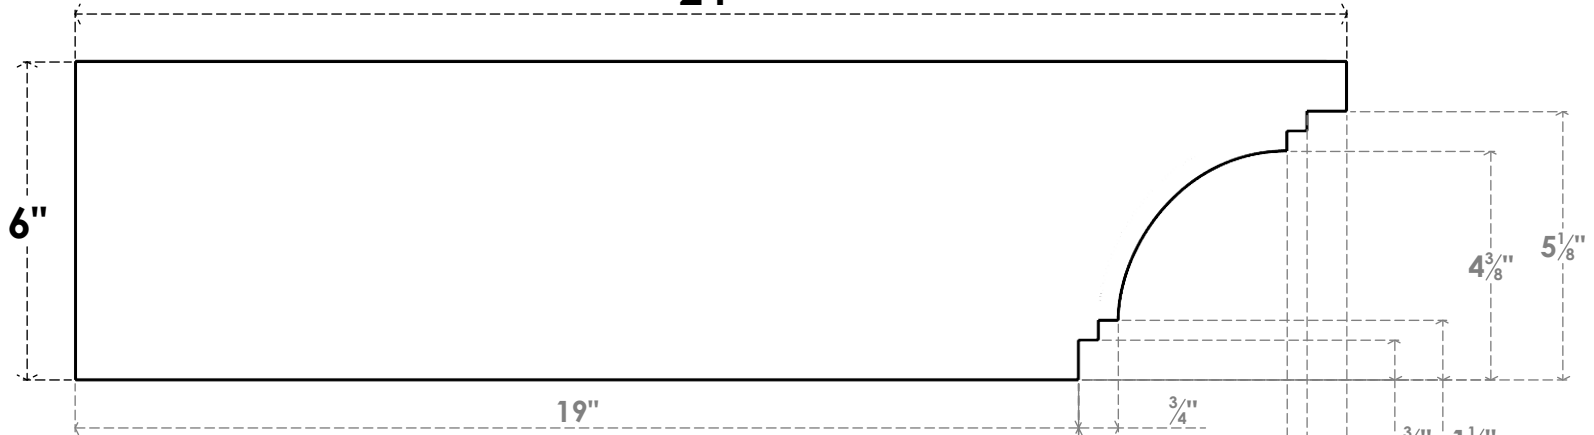

ITEM NUMBER: RFTURO060X06000X24000X006PEC00RCPR

6"W X 6"H X 24"L TIMBERTHANE ROUGH CEDAR PESCADERO FAUX WOOD OPEN RAFTER TAIL, 6" L END, PRIMED TAN

24"

SIDE PROFILE

FRONT PROFILE

ISOMETRIC

GENERATED DATE : 03/02/2023