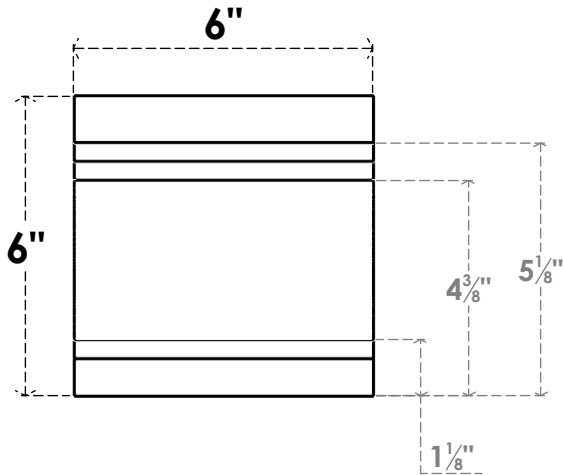

ITEM NUMBER: RFTURO060X06000X24000X006PEC00RCPR

6"W X 6"H X 24"L TIMBERTHANE ROUGH CEDAR PESCADERO FAUX WOOD OPEN RAFTER TAIL, 6" L END, PRIMED TAN

24"

SIDE PROFILE

FRONT PROFILE

ISOMETRIC

GENERATED DATE : 03/02/2023